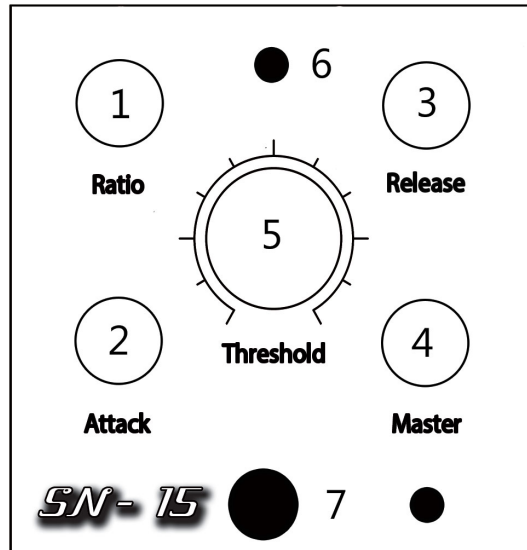

SN - 15 by Meridian

(Analog Compressor)

- 1 - Ratio 2:1 to 6:1
- 2 - Attack 1ms to 100ms
- 3 - Release 10ms to 500ms
- 4 - Master Volume
- 5 - Threshold -25Dbu/+15Dbu
- 6 - Compression Led Indicator
- 7 - Effects ON/OFF Switch

Connectors

INPUT Jack (MONO)
OUTPUT Jack (MONO)
DC adaptor Jack (DC 9v)

→ Rear Panel

Power Supply

We Recommend using only power supplies for instruments.
(Meridian HPU ,Boss , One Spot etc...).

The use of a universal power supply may generate noises and malfunctions.